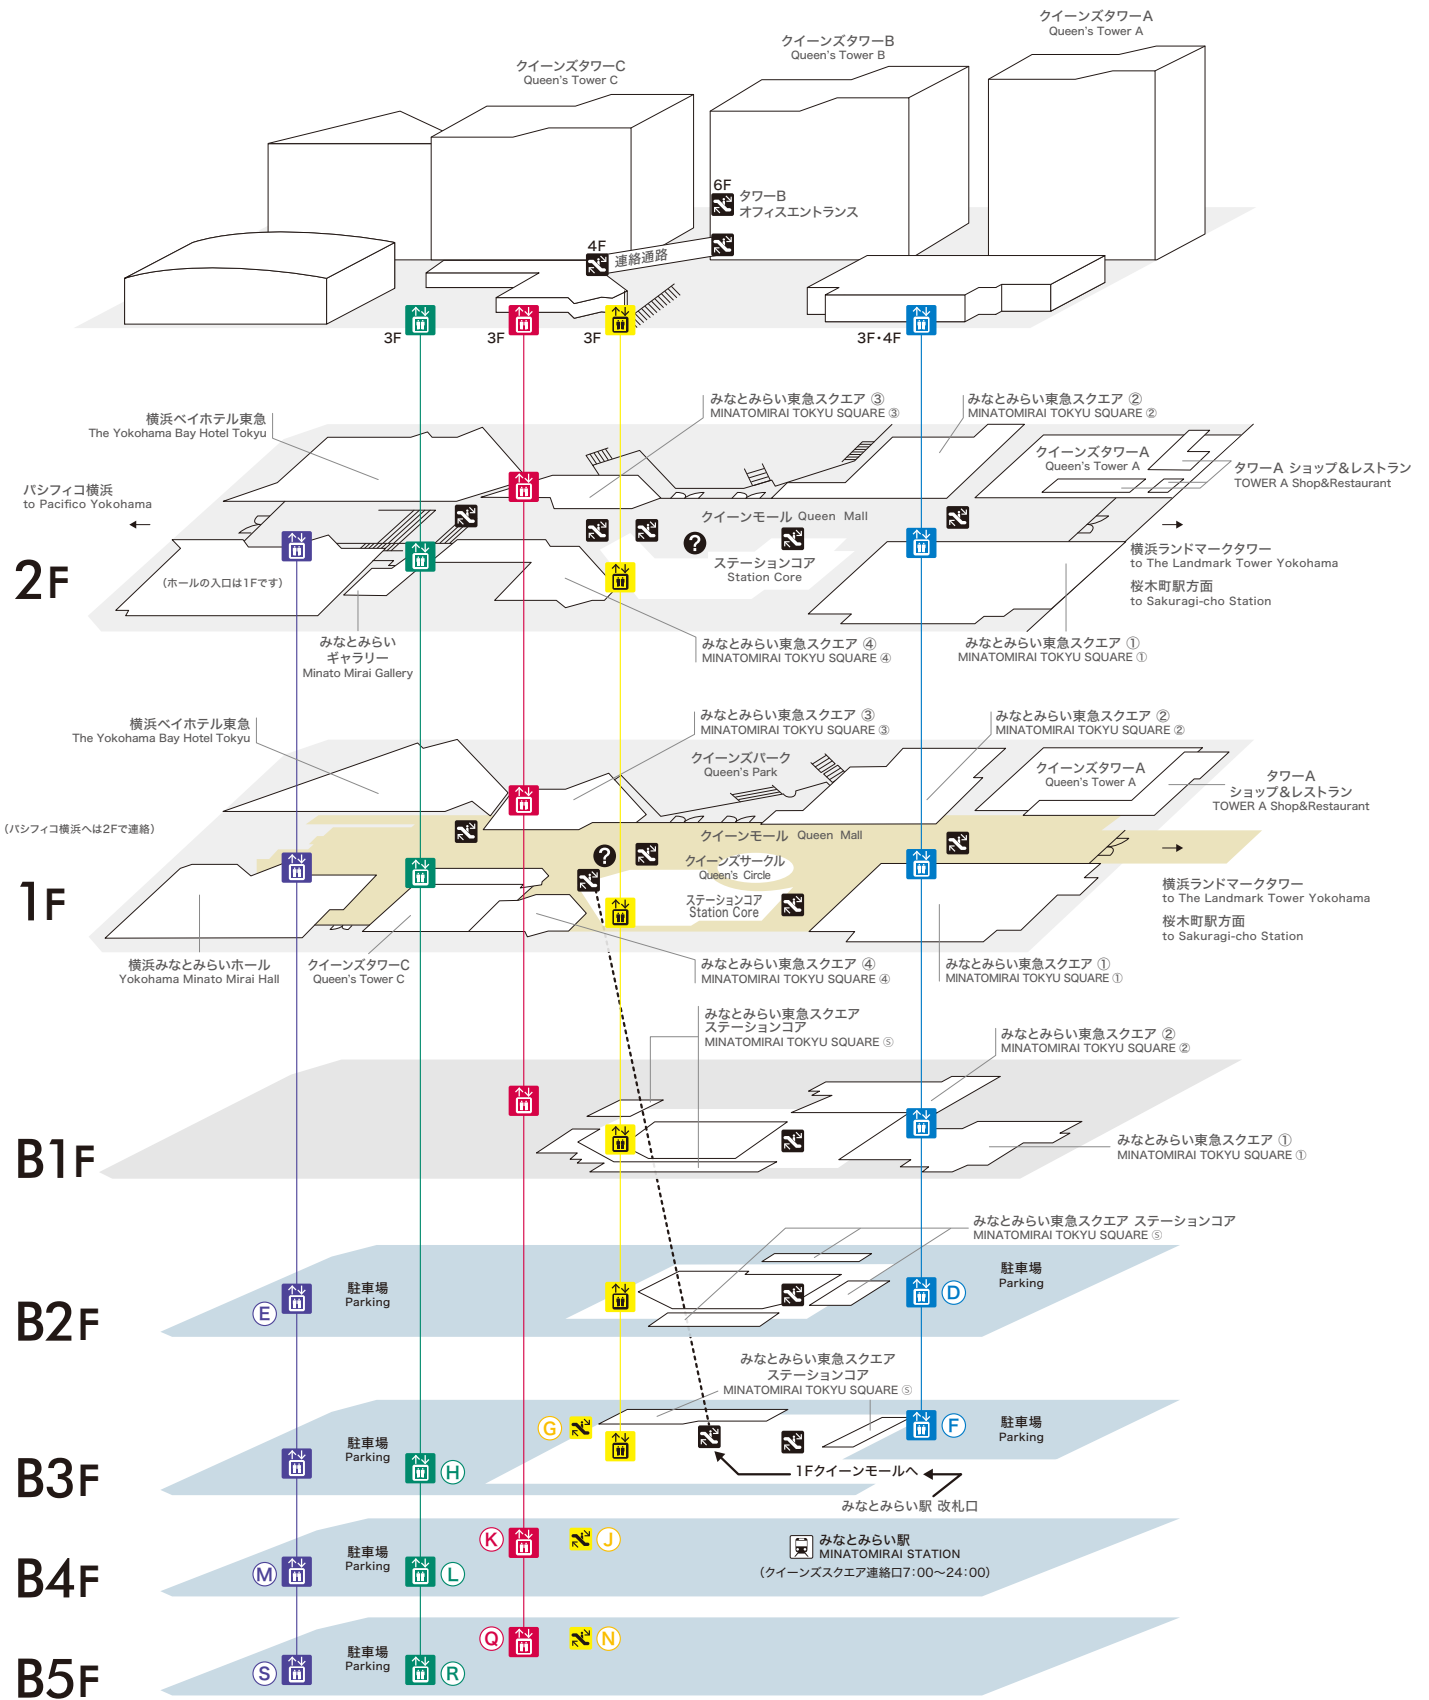

Floor Map

- 横浜みなとみらいホール側
  The Minato Mirai, Yokohama hall side
- みなとみらい東急スクエア ④側
  TOKYU SQUARE ④ side
- みなとみらい東急スクエア ③側
  TOKYU SQUARE ③ side
- ステーションコア側
  The station core side
- みなとみらい東急スクエア ①側
  TOKYU SQUARE ① side

- エリア (B2F) area (E)
  エリア (B4F) area (M)
  エリア (B5F) area (S)
- エリア (B3F) area (H)
  エリア (B4F) area (L)
  エリア (B5F) area (R)
- エリア (B4F) area (K)
  エリア (B5F) area (Q)
  エリア (B5F) area (N)
- エリア (B3F) area (G)
  エリア (B4F) area (J)
  エリア (B5F) area (N)
- エリア (B2F) area (D)
  エリア (B3F) area (F)